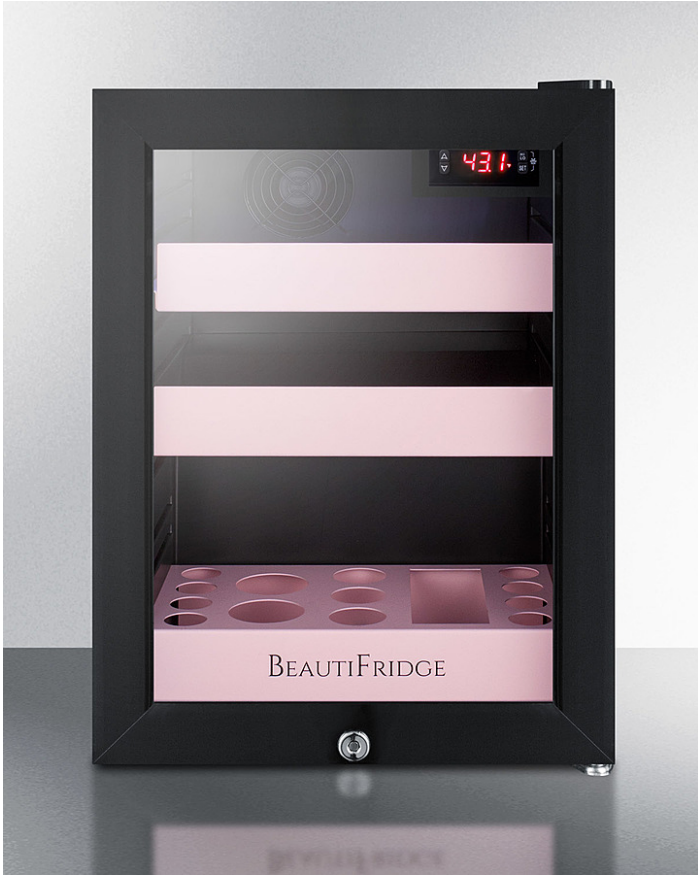

LX114LP

19.25" x 13.75" x 17.25" (H x W x D)

BeautiFridge compact cosmetics cooler with glass door, black cabinet, lock, matte blush pink shelves, and digital controls set for the storage of beauty products

Highlights:

Perfectly sized to fit into bathroom fixtures, powder rooms, or vanity tables

Adjustable digital controls specially set to run at the proper storage temperature for most beauty products

Removable storage trays feature in a matte blush finish

Product Features:

Specially designed for cosmetic storage	Warmer temperature setting via digital controls allow the perfect storage conditions for high value creams, cosmetics, and perfumes
Ideal storage temperature	Operates between 42° and 65°F to keep cosmetics properly cooled
Digital thermostat	Adjustable thermostat located inside to prevent unsupervised temperature changes
Compact dimensions	Less than 14" wide and 18" deep to allow for placement on vanities, countertops, and similar spaces
Double pane tempered glass door	Heat resistant design provides clear view of stored products
Automatic defrost	No-frost convenience for reduced user maintenance
Factory installed lock	Keyed lock for a secure interior, with 2 keys included
Adjustable shelves in a matte blush pink finish	Two powder-coated metal shelves can be placed in a variety of positions for optimum storage, with a versatile design that allows you to display the high shelf lip or reverse to show more of your stored items
Bottle shelf	Lower shelf features a variety of cutout sizes for upright storage of serums, creams, and similar cosmetics